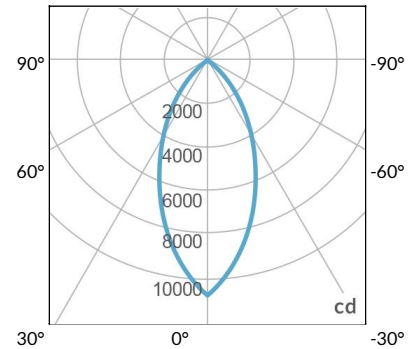

PS US EU

PSX US EU

W360N-TG Legacy product

PHOTOMETRIC DATA

AMZ

Distance		3' (~0.9 m)	5' (~1.5 m)	10' (~3.0 m)
@4000K	fc	899	453	78
	lux	9668	4870	835
@6500K	fc	910	458	79
	lux	9787	4930	845
Beam Diameter		Ø 2.2' (0.7m)	Ø 3.7' (1.1m)	Ø 7.5' (2.3m)

Beam Angle : 35°

TB

Distance		3' (~0.9 m)	5' (~1.5 m)	10' (~3.0 m)
@10000K	fc	447	161	41
	lux	4802	1729	438
@20000K	fc	254	92	23
	lux	2733	984	245
Beam Diameter		Ø 2.2' (0.7m)	Ø 3.7' (1.1m)	Ø 7.5' (2.3m)