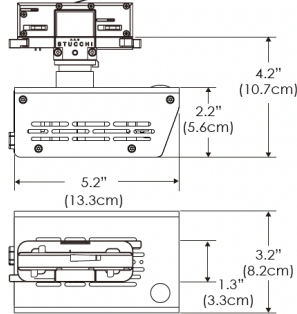

MECHANICAL FIGURES

PS EU

*All -CLP configuration models come with standard DC cables of 6" and AC cables of 10'.