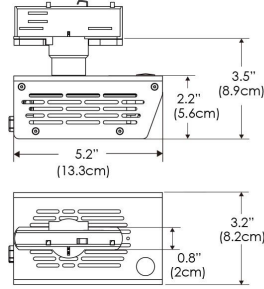

PS US EU

Mounting Bracket Dimensions ALL-CLP

*All -CLP configuration models come with standard DC cables of 6" and AC cables of 10'.

W360N-MPT

PSX US

PSX EU

MECHANICAL FIGURES

W360N-TEX Legacy product

PS US EU

PSX US EU

W360N-TG Legacy product

PHOTOMETRIC DATA

AMZ

Distance		3' (~0.9 m)	5' (~1.5 m)	10' (~3.0 m)
@4000K	fc	899	453	78
	lux	9668	4870	835
@6500K	fc	910	458	79
	lux	9787	4930	845
Beam Diameter		Ø 2.2' (0.7m)	Ø 3.7' (1.1m)	Ø 7.5' (2.3m)

Beam Angle : 35°

TB

Distance		3' (~0.9 m)	5' (~1.5 m)	10' (~3.0 m)
@10000K	fc	447	161	41
	lux	4802	1729	438
@20000K	fc	254	92	23
	lux	2733	984	245
Beam Diameter		Ø 2.2' (0.7m)	Ø 3.7' (1.1m)	Ø 7.5' (2.3m)