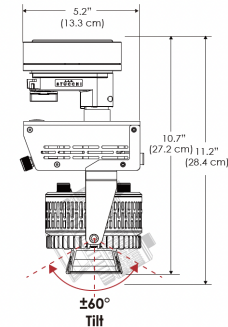

PS US EU

Mounting Bracket Dimensions ALL-CLP

*All -CLP configuration models come with standard DC cables of 6" and AC cables of 10'.

W360N-MPT

PSX US

PSX EU

MECHANICAL FIGURES

W360N-TEX Legacy product

PS US EU

PSX US EU

W360N-TG Legacy product

PHOTOMETRIC DATA

AMZ

Distance		3' (~0.9 m)	5' (~1.5 m)	10' (~3.0 m)
@4000K	fc	899	453	78
	lux	9668	4870	835
@6500K	fc	910	458	79
	lux	9787	4930	845
Beam Diameter		Ø 2.2' (0.7m)	Ø 3.7' (1.1m)	Ø 7.5' (2.3m)

Beam Angle : 35°

TB

Distance		3' (~0.9 m)	5' (~1.5 m)	10' (~3.0 m)
@10000K	fc	447	161	41
	lux	4802	1729	438
@20000K	fc	254	92	23
	lux	2733	984	245
Beam Diameter		Ø 2.2' (0.7m)	Ø 3.7' (1.1m)	Ø 7.5' (2.3m)