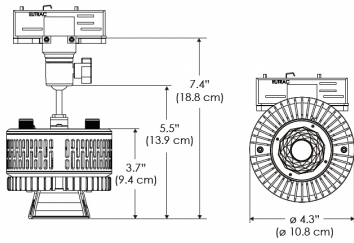

PS US EU

Mounting Bracket Dimensions ALL-CLP

*All -CLP configuration models come with standard DC cables of 6" and AC cables of 10'.

W360N-MPT

PSX US

PSX EU

MECHANICAL FIGURES

W360N-TEX Legacy product

PS US EU

PSX US EU

W360N-TG Legacy product

PHOTOMETRIC DATA

AMZ

Distance		3' (~0.9 m)	5' (~1.5 m)	10' (~3.0 m)
@4000K	fc	899	453	78
	lux	9668	4870	835
@6500K	fc	910	458	79
	lux	9787	4930	845
Beam Diameter		Ø 2.2' (0.7m)	Ø 3.7' (1.1m)	Ø 7.5' (2.3m)

Beam Angle : 35°

TB

Distance		3' (~0.9 m)	5' (~1.5 m)	10' (~3.0 m)
@10000K	fc	447	161	41
	lux	4802	1729	438
@20000K	fc	254	92	23
	lux	2733	984	245
Beam Diameter		Ø 2.2' (0.7m)	Ø 3.7' (1.1m)	Ø 7.5' (2.3m)