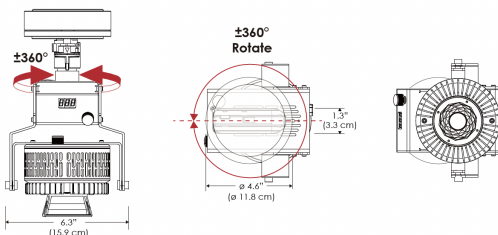

PS US EU

Mounting Bracket Dimensions ALL-CLP

*All -CLP configuration models come with standard DC cables of 6" and AC cables of 10'.

W360N-MPT

PSX US

PSX EU

MECHANICAL FIGURES

W360N-TEX Legacy product

PS US EU

PSX US EU

W360N-TG Legacy product

PHOTOMETRIC DATA

AMZ

Distance		3' (~0.9 m)	5' (~1.5 m)	10' (~3.0 m)
@4000K	fc	899	453	78
	lux	9668	4870	835
@6500K	fc	910	458	79
	lux	9787	4930	845
Beam Diameter		Ø 2.2' (0.7m)	Ø 3.7' (1.1m)	Ø 7.5' (2.3m)

Beam Angle : 35°

TB

Distance		3' (~0.9 m)	5' (~1.5 m)	10' (~3.0 m)
@10000K	fc	447	161	41
	lux	4802	1729	438
@20000K	fc	254	92	23
	lux	2733	984	245
Beam Diameter		Ø 2.2' (0.7m)	Ø 3.7' (1.1m)	Ø 7.5' (2.3m)