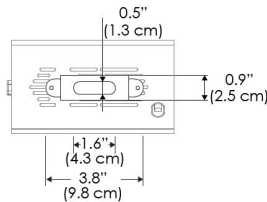

Power Supply & Control

PS Power Supply
 US EU
 PSX Power Supply w/ DMX (compatible with TOX/MPT mount)
 US EU

Plug/Connection

US US 120V
EU EU 220V

SPECIFICATIONS

Beam Angle	35°
Spectrum Type	AMZ : Plant Flourish & Growth
	TB : Coral Health & Growth
Control	Intensity (0% - 100%), CCT
LED Source	DiCon Dense Matrix LED
AC Power Draw	80W max
AC Input Voltage	100 - 240V AC, 60Hz
Cooling	Fan Cooled
Operating Temperature	32 - 104°F (0 - 40°C)
Fixture Weight	1.1lb (0.5kg)
Power Supply Weight	1.0lb (0.4kg)

PS US EU

Mounting Bracket Dimensions ALL-CLP

*All -CLP configuration models come with standard DC cables of 6" and AC cables of 10'.

W360N-MPT

PSX US

PSX EU

MECHANICAL FIGURES

W360N-TEX Legacy product

PS US EU

PSX US EU

W360N-TG Legacy product

PHOTOMETRIC DATA

AMZ

Distance		3' (~0.9 m)	5' (~1.5 m)	10' (~3.0 m)
@4000K	fc	899	453	78
	lux	9668	4870	835
@6500K	fc	910	458	79
	lux	9787	4930	845
Beam Diameter		Ø 2.2' (0.7m)	Ø 3.7' (1.1m)	Ø 7.5' (2.3m)

Beam Angle : 35°

TB

Distance		3' (~0.9 m)	5' (~1.5 m)	10' (~3.0 m)
@10000K	fc	447	161	41
	lux	4802	1729	438
@20000K	fc	254	92	23
	lux	2733	984	245
Beam Diameter		Ø 2.2' (0.7m)	Ø 3.7' (1.1m)	Ø 7.5' (2.3m)