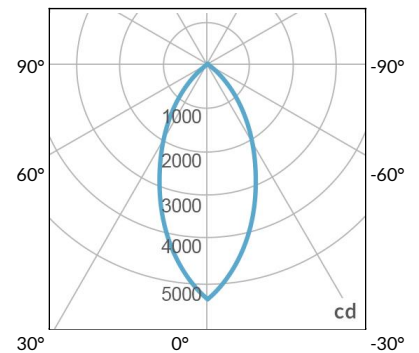

PS US EU

PSX US EU

W360N-TG Legacy product

PHOTOMETRIC DATA

AMZ

Distance		3' (~0.9 m)	5' (~1.5 m)	10' (~3.0 m)
@4000K	fc	899	453	78
	lux	9668	4870	835
@6500K	fc	910	458	79
	lux	9787	4930	845
Beam Diameter		Ø 2.2' (0.7m)	Ø 3.7' (1.1m)	Ø 7.5' (2.3m)

Beam Angle : 35°

TB

Distance		3' (~0.9 m)	5' (~1.5 m)	10' (~3.0 m)
@10000K	fc	447	161	41
	lux	4802	1729	438
@20000K	fc	254	92	23
	lux	2733	984	245
Beam Diameter		Ø 2.2' (0.7m)	Ø 3.7' (1.1m)	Ø 7.5' (2.3m)

Beam Angle : 35°

DMX FOOTPRINT

Amazon Sun		
Channel	1	Intensity
	2	CCT (4000-6500k)

Tuna Blue		
Channel	1	Intensity
	2	CCT (10000-20000k)
	3	Violet
	4	Red
	5	Green