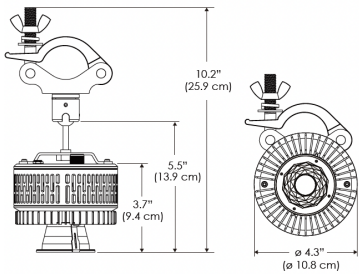

Power Supply & Control

PS Power Supply
 US EU
 PSX Power Supply w/ DMX (compatible with TOX/MPT mount)
 US EU

Plug/Connection

US US 120V
EU EU 220V

SPECIFICATIONS

Beam Angle	35°
Spectrum Type	AMZ : Plant Flourish & Growth
	TB : Coral Health & Growth
Control	Intensity (0% - 100%), CCT
LED Source	DiCon Dense Matrix LED
AC Power Draw	80W max
AC Input Voltage	100 - 240V AC, 60Hz
Cooling	Fan Cooled
Operating Temperature	32 - 104°F (0 - 40°C)
Fixture Weight	1.1lb (0.5kg)
Power Supply Weight	1.0lb (0.4kg)

PS US EU

Mounting Bracket Dimensions ALL-CLP

*All -CLP configuration models come with standard DC cables of 6" and AC cables of 10'.

W360N-MPT

PSX US

PSX EU

MECHANICAL FIGURES

W360N-TEX Legacy product

PS US EU

PSX US EU

W360N-TG Legacy product

PHOTOMETRIC DATA

AMZ

Distance		3' (~0.9 m)	5' (~1.5 m)	10' (~3.0 m)
@4000K	fc	899	453	78
	lux	9668	4870	835
@6500K	fc	910	458	79
	lux	9787	4930	845
Beam Diameter		Ø 2.2' (0.7m)	Ø 3.7' (1.1m)	Ø 7.5' (2.3m)

Beam Angle : 35°

TB

Distance		3' (~0.9 m)	5' (~1.5 m)	10' (~3.0 m)
@10000K	fc	447	161	41
	lux	4802	1729	438
@20000K	fc	254	92	23
	lux	2733	984	245
Beam Diameter		Ø 2.2' (0.7m)	Ø 3.7' (1.1m)	Ø 7.5' (2.3m)