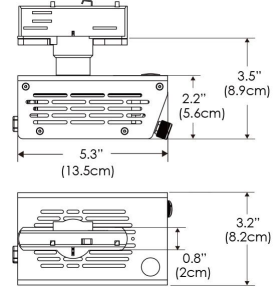

PS US EU

Mounting Bracket Dimensions ALL-CLP

*All -CLP configuration models come with standard DC cables of 6" and AC cables of 10'.

W360N-MPT

PSX US

PSX EU

MECHANICAL FIGURES

W360N-TEX Legacy product

PS US EU

PSX US EU

W360N-TG Legacy product

PHOTOMETRIC DATA

AMZ

Distance		3' (~0.9 m)	5' (~1.5 m)	10' (~3.0 m)
@4000K	fc	899	453	78
	lux	9668	4870	835
@6500K	fc	910	458	79
	lux	9787	4930	845
Beam Diameter		Ø 2.2' (0.7m)	Ø 3.7' (1.1m)	Ø 7.5' (2.3m)

Beam Angle : 35°

TB

Distance		3' (~0.9 m)	5' (~1.5 m)	10' (~3.0 m)
@10000K	fc	447	161	41
	lux	4802	1729	438
@20000K	fc	254	92	23
	lux	2733	984	245
Beam Diameter		Ø 2.2' (0.7m)	Ø 3.7' (1.1m)	Ø 7.5' (2.3m)