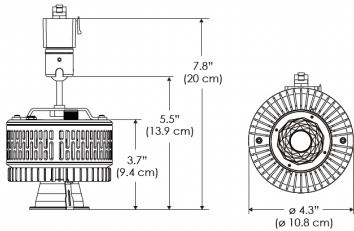

PS US EU

Mounting Bracket Dimensions ALL-CLP

*All -CLP configuration models come with standard DC cables of 6" and AC cables of 10'.

W360N-MPT

PSX US

PSX EU

MECHANICAL FIGURES

W360N-TEX Legacy product

PS US EU

PSX US EU

W360N-TG Legacy product

PHOTOMETRIC DATA

AMZ

Distance		3' (~0.9 m)	5' (~1.5 m)	10' (~3.0 m)
@4000K	fc	899	453	78
	lux	9668	4870	835
@6500K	fc	910	458	79
	lux	9787	4930	845
Beam Diameter		Ø 2.2' (0.7m)	Ø 3.7' (1.1m)	Ø 7.5' (2.3m)

Beam Angle : 35°

TB

Distance		3' (~0.9 m)	5' (~1.5 m)	10' (~3.0 m)
@10000K	fc	447	161	41
	lux	4802	1729	438
@20000K	fc	254	92	23
	lux	2733	984	245
Beam Diameter		Ø 2.2' (0.7m)	Ø 3.7' (1.1m)	Ø 7.5' (2.3m)