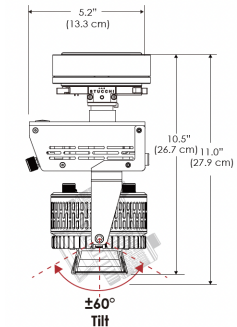

PS US EU

Mounting Bracket Dimensions ALL-CLP

*All -CLP configuration models come with standard DC cables of 6" and AC cables of 10'.

W360N-MPT

PSX US

PSX EU

MECHANICAL FIGURES

W360N-TEX Legacy product

PS US EU

PSX US EU

W360N-TG Legacy product

PHOTOMETRIC DATA

AMZ

Distance		3' (~0.9 m)	5' (~1.5 m)	10' (~3.0 m)
@4000K	fc	899	453	78
	lux	9668	4870	835
@6500K	fc	910	458	79
	lux	9787	4930	845
Beam Diameter		Ø 2.2' (0.7m)	Ø 3.7' (1.1m)	Ø 7.5' (2.3m)

Beam Angle : 35°

TB

Distance		3' (~0.9 m)	5' (~1.5 m)	10' (~3.0 m)
@10000K	fc	447	161	41
	lux	4802	1729	438
@20000K	fc	254	92	23
	lux	2733	984	245
Beam Diameter		Ø 2.2' (0.7m)	Ø 3.7' (1.1m)	Ø 7.5' (2.3m)