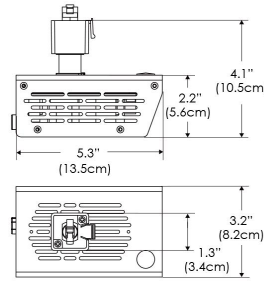

PS US EU

Mounting Bracket Dimensions ALL-CLP

*All -CLP configuration models come with standard DC cables of 6" and AC cables of 10'.

W360N-MPT

PSX US

PSX EU

MECHANICAL FIGURES

W360N-TEX Legacy product

PS US EU

PSX US EU

W360N-TG Legacy product

PHOTOMETRIC DATA

AMZ

Distance		3' (~0.9 m)	5' (~1.5 m)	10' (~3.0 m)
@4000K	fc	899	453	78
	lux	9668	4870	835
@6500K	fc	910	458	79
	lux	9787	4930	845
Beam Diameter		Ø 2.2' (0.7m)	Ø 3.7' (1.1m)	Ø 7.5' (2.3m)

Beam Angle : 35°

TB

Distance		3' (~0.9 m)	5' (~1.5 m)	10' (~3.0 m)
@10000K	fc	447	161	41
	lux	4802	1729	438
@20000K	fc	254	92	23
	lux	2733	984	245
Beam Diameter		Ø 2.2' (0.7m)	Ø 3.7' (1.1m)	Ø 7.5' (2.3m)