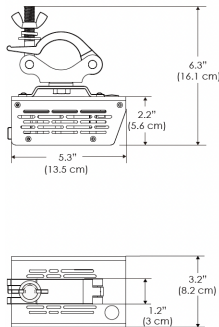

PS US EU

Mounting Bracket Dimensions ALL-CLP

*All -CLP configuration models come with standard DC cables of 6" and AC cables of 10'.

W360N-MPT

PSX US

PSX EU

MECHANICAL FIGURES

W360N-TEX Legacy product

PS US EU

PSX US EU

W360N-TG Legacy product

PHOTOMETRIC DATA

AMZ

Distance		3' (~0.9 m)	5' (~1.5 m)	10' (~3.0 m)
@4000K	fc	899	453	78
	lux	9668	4870	835
@6500K	fc	910	458	79
	lux	9787	4930	845
Beam Diameter		Ø 2.2' (0.7m)	Ø 3.7' (1.1m)	Ø 7.5' (2.3m)

Beam Angle : 35°

TB

Distance		3' (~0.9 m)	5' (~1.5 m)	10' (~3.0 m)
@10000K	fc	447	161	41
	lux	4802	1729	438
@20000K	fc	254	92	23
	lux	2733	984	245
Beam Diameter		Ø 2.2' (0.7m)	Ø 3.7' (1.1m)	Ø 7.5' (2.3m)