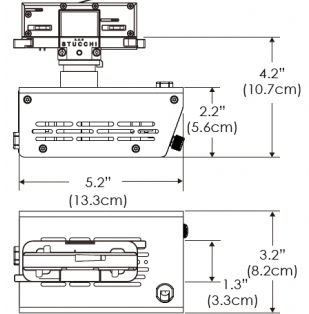

MECHANICAL FIGURES

PSX EU

*All -CLP configuration models come with standard DC cables of 6" and AC cables of 10'.